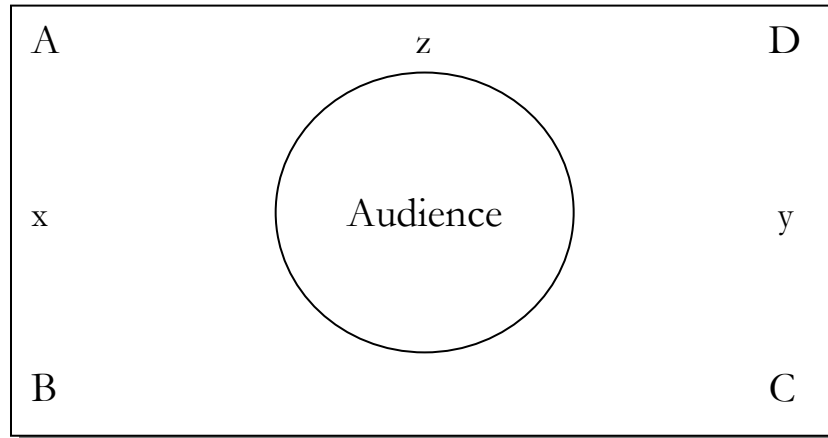

Where colors blend into sounds

Stage set-up

A- Glockenspiel
Temple Blocks

z- Conga

D- Susp. Cymbal
Mark Tree
(Triangle)

x- (Temple blocks)

y- (Temple blocks)

B- Marimba
Tom-tom
Triangle